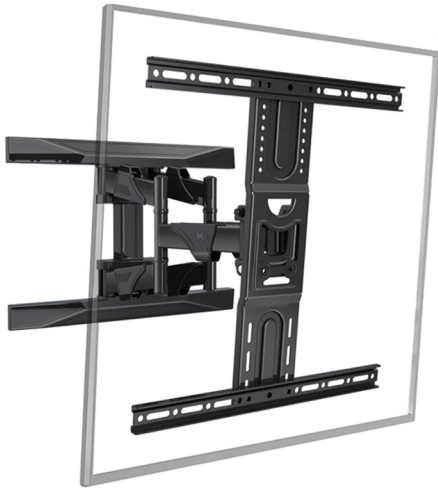

# Swivel Led/curved TV Wall Mount

Suitable for most 37"-75" Screen

**Screen Size**  
45"-75"

**Capacity**  
100 lbs (45.5 kg)

**VESA**  
200x200-600x400mm

**Upright**  
/

**Rotation**  
+3° / -3°

**Tilt**  
+5° / -3°

**Swivel**  
180°

**Quick Lock And Release System**  
holds TV in place with no tools required.

**Tool-less Tilting**  
reduces annoying glare and reflections.

**Level Adjustment**  
ensures perfect positioning.