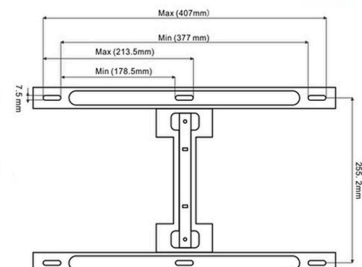

Cable Management
keeps cables organized and protected.

Jordan, Amman, Al-Waha Circle

065510308

www.al-ruwwad.com

الرواد
للستاليت والكهربائيات