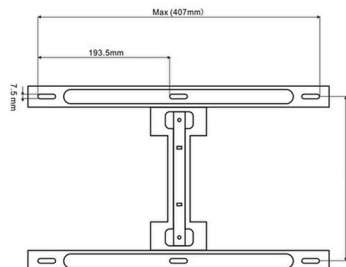

Level Adjustment
ensures perfect positioning.