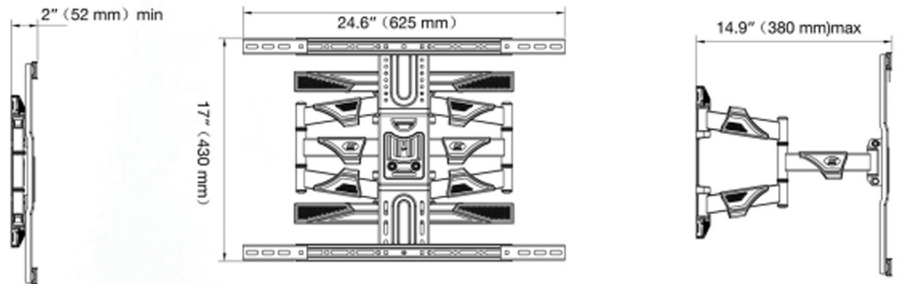

# Swivel Led/curved TV Wall Mount

Suitable for most 37"-75" Screen

**Screen Size**  
45"-75"

**Capacity**  
100 lbs (45.5 kg)

**VESA**  
200x200-600x400mm

**Upright**  
/

**Rotation**  
+3° / -3°

**Tilt**  
+5° / -3°