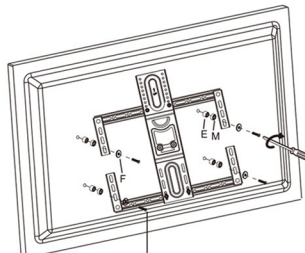

# Swivel Led/curved TV Wall Mount

Suitable for most 37"-75" Screen

**Screen Size**  
45"-75"

**Capacity**  
100 lbs (45.5 kg)

**VESA**  
200x200-600x400mm

**Upright**  
/

**Rotation**  
+3° / -3°

**Tilt**  
+5° / -3°

**Swivel**  
180°

**Quick Lock And Release System**  
holds TV in place with no tools required.

**Tool-less Tilting**  
reduces annoying glare and reflections.

**Level Adjustment**  
ensures perfect positioning.