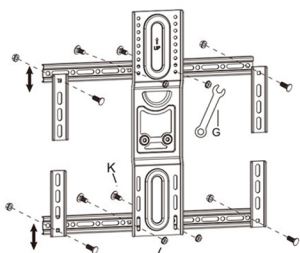

# Swivel Led/curved TV Wall Mount

Suitable for most 37"-75" Screen

**Screen Size**  
45"-75"

**Capacity**  
100 lbs (45.5 kg)

**VESA**  
200x200-600x400mm

**Upright**  
/

**Rotation**  
+3° / -3°

**Tilt**  
+5° / -3°

**Swivel**  
180°

**Quick Lock And Release System**  
holds TV in place with no tools required.

**Tool-less Tilting**  
reduces annoying glare and reflections.

**Level Adjustment**  
ensures perfect positioning.